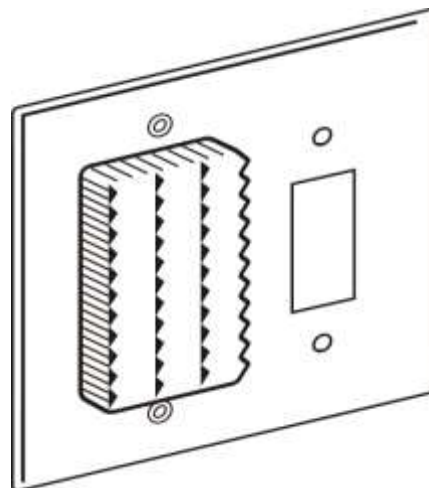

Model 12-02-20-
SmartLite for Double Toggle

Model 12-01-20-
SmartLite for Single Toggle