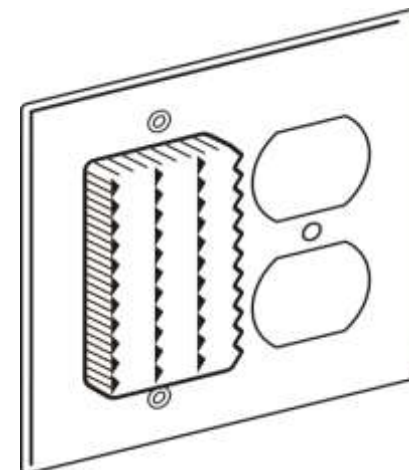

Model 12-02-04-20-
SmartLite for Decora/GFCI & Toggle

Model 12-01-19-
SmartLite for Single Duplex