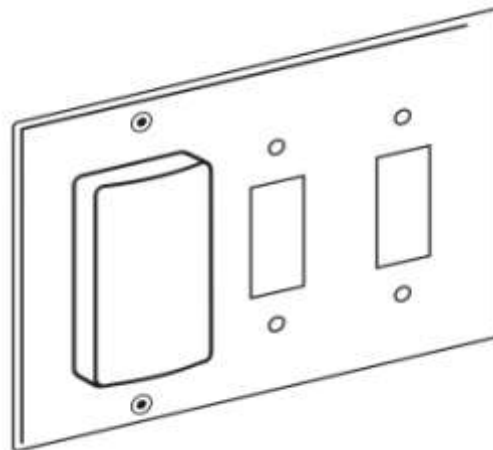

Model 12-01-20-
SmartLite for Single Toggle

Model 12-02-20-
SmartLite for Double Toggle