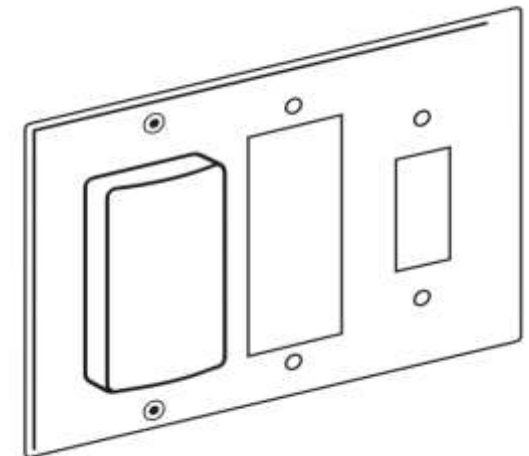

Model 12-01-19-
SmartLite for Single Duplex

Model 12-02-04-20-
SmartLite for Decora/GFCI & Toggle