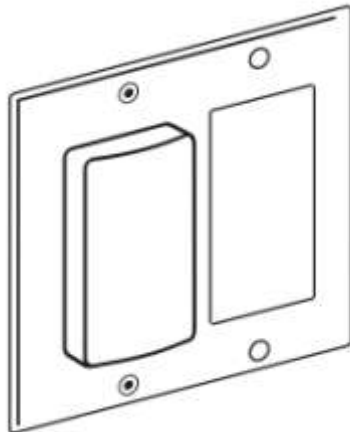

## Hard-wire Models White Lens Option

**Model 12-00-**  
SmartLite Single

**Model 12-01-04-**  
SmartLite for Single Decora

**Model 12-01-20-**  
SmartLite for Single Toggle

**Model 12-01-19-**  
SmartLite for Single Duplex