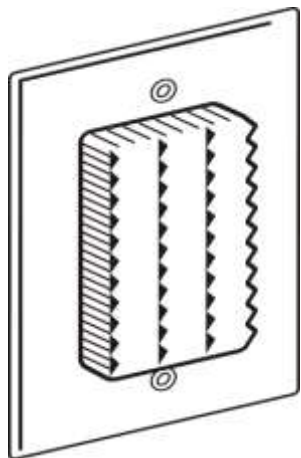

**Model 12-02-04-**  
SmartLite for Double Decora/GFCI

**Model 12-02-20-**  
SmartLite for Double Toggle

**Model 12-02-04-20-**  
SmartLite for Decora/GFCI & Toggle

**Model 12-00-**  
SmartLite Single

**Model 12-01-04-**  
SmartLite for Single Decora/GFCI