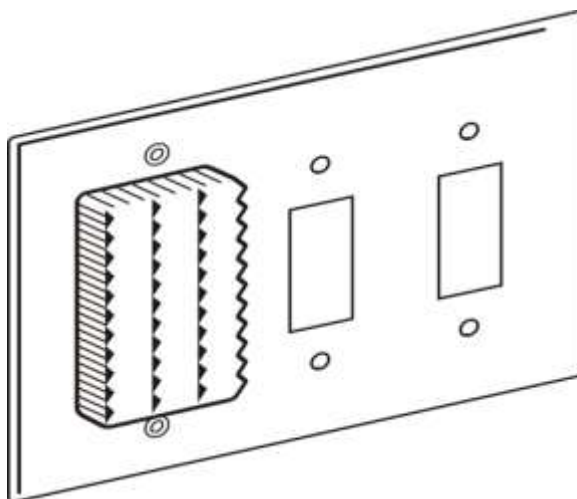

Model 12-02-20-
SmartLite for Double Toggle