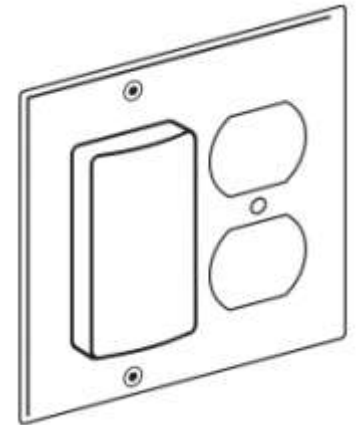

## Hard-wire Models White Lens Option

**Model 12-00-**  
SmartLite Single

**Model 12-01-04-**  
SmartLite for Single Decora

**Model 12-01-20-**  
SmartLite for Single Toggle

**Model 12-01-19-**  
SmartLite for Single Duplex