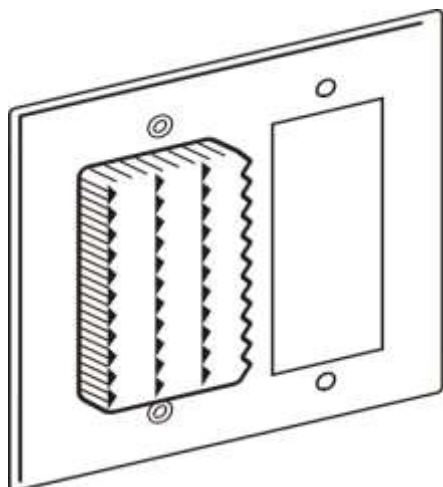

**Model 12-02-04-**  
SmartLite for Double Decora/GFCI

**Model 12-02-20-**  
SmartLite for Double Toggle

**Model 12-02-04-20-**  
SmartLite for Decora/GFCI & Toggle

**Model 12-00-**  
SmartLite Single

**Model 12-01-04-**  
SmartLite for Single Decora/GFCI