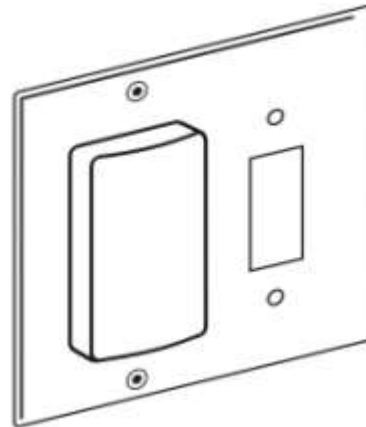

## Hard-wire Models White Lens Option

**Model 12-00-**  
SmartLite Single

**Model 12-01-04-**  
SmartLite for Single Decora

**Model 12-01-20-**  
SmartLite for Single Toggle

**Model 12-01-19-**  
SmartLite for Single Duplex