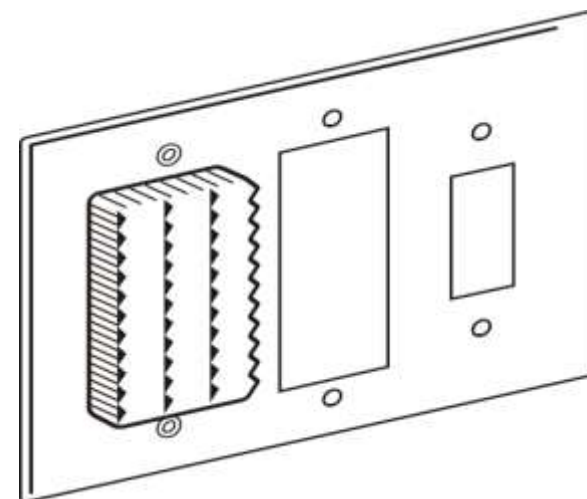

**Model 12-01-20-**  
SmartLite for Single Toggle

**Model 12-01-19-**  
SmartLite for Single Duplex

**Model 12-02-04-**  
SmartLite for Double Decora/GFCI

**Model 12-02-20-**  
SmartLite for Double Toggle