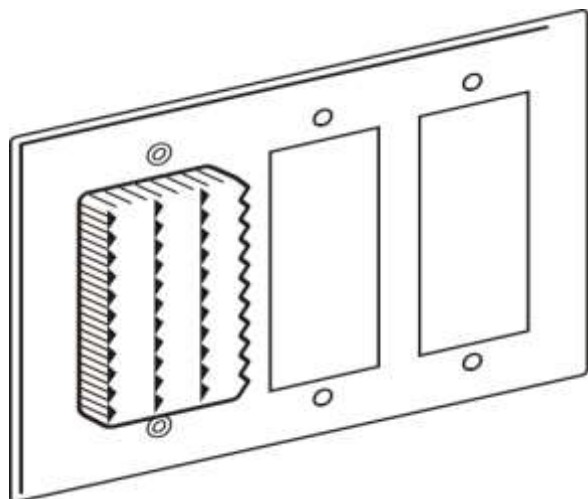

Model 12-02-04-
SmartLite for Double Decora/GFCI