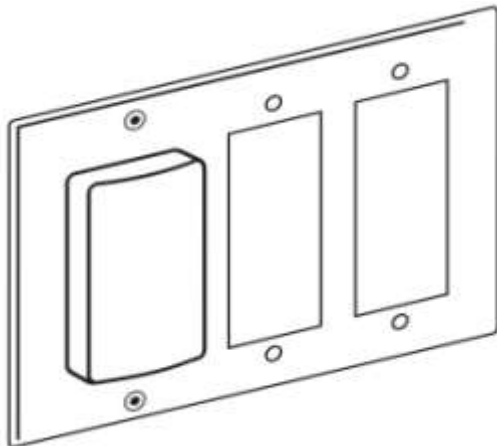

## Hard-wire Models White Lens Option

**Model 12-00-**  
SmartLite Single

**Model 12-01-04-**  
SmartLite for Single Decora

**Model 12-01-20-**  
SmartLite for Single Toggle

**Model 12-01-19-**  
SmartLite for Single Duplex